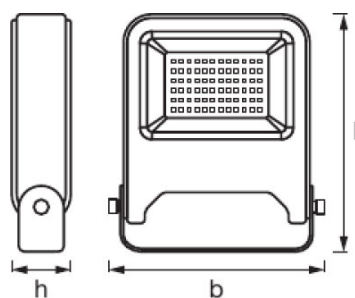

PRODUCT FEATURES

- Very bright and functional outdoor LED luminaires
- Symmetrical beam angle: 110° x 110°
- Mounting bracket for up to 180° tilting
- Type of protection: IP65
- Ambient temperature in operation: -20...+45 °C
- Available in two housing colors: white and dark gray
- Connection via 1 m cable, wiring required

Dimensions & weight

Length	245.0 mm
Width	210.0 mm
Height	43.0 mm
Product weight	1070.00 g

Colors & materials

Body material	Aluminum
Housing color	Dark gray
Product color	Dark gray
Housing color	Dark gray