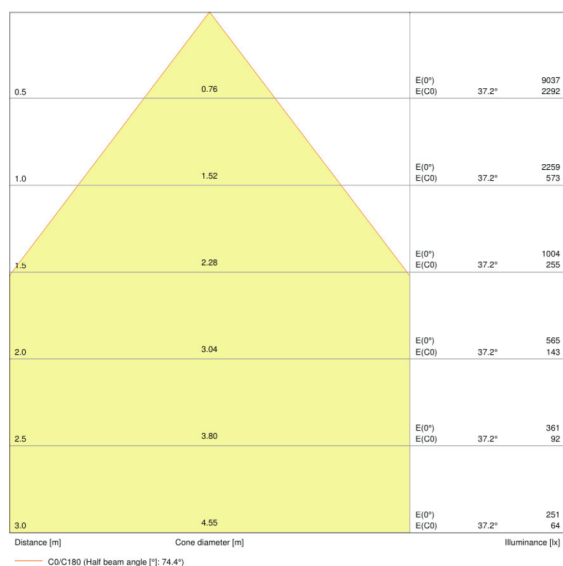

Type of connection	Screwless terminal
LED module replaceable	Not replaceable

Certificates & standards

Type of protection	IP40
Protection class	II
Protection class IK (shock resistance)	IK02
Glow Wire Test according to IEC 695-2-1	650 °C
Photobiological safety group EN62778	RG 0
Standards	CE/CB/EAC/RoHS

Light Distribution

LDC typ cone

LDC typ polar

EQUIPMENT / ACCESSORIES

- Accessories for several mounting options available
- External control gear included
- Security brackets included

LOGISTICAL DATA

Product code	Packaging unit (Pieces/Unit)	Dimensions (length x width x height)	Gross weight	Volume