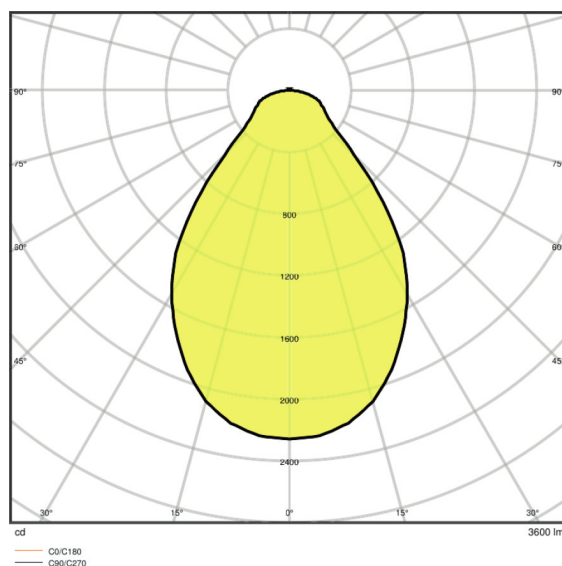

Type of connection	Screwless terminal
LED module replaceable	Not replaceable

Certificates & standards

Type of protection	IP40
Protection class	II
Protection class IK (shock resistance)	IK02
Glow Wire Test according to IEC 695-2-1	650 °C
Photobiological safety group EN62778	RG 0
Standards	CE/CB/EAC/RoHS

Light Distribution

LDC typ cone

LDC typ polar

EQUIPMENT / ACCESSORIES

- Accessories for several mounting options available
- External control gear included
- Security brackets included

LOGISTICAL DATA

Product code	Packaging unit (Pieces/Unit)	Dimensions (length x width x height)	Gross weight	Volume