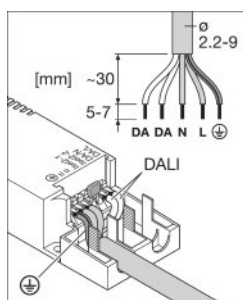

4058075392526	Folding carton box 1	602 mm x 40 mm x 648 mm	2192.00 g	15.60 dm³
4058075392533	Shipping carton box 4	667 mm x 182 mm x 634 mm	10015.00 g	76.96 dm³

The mentioned product code describes the smallest quantity unit which can be ordered. One shipping unit can contain one or more single products. When placing an order, for the quantity please enter single or multiples of a shipping unit.

ADDITIONAL CATALOG INFORMATION

REFERENCES / LINKS

For Guarantee see
— ▶ www.ledvance.com/guarantee

DISCLAIMER

Subject to change without notice. Errors and omission excepted. Always make sure to use the most recent release.