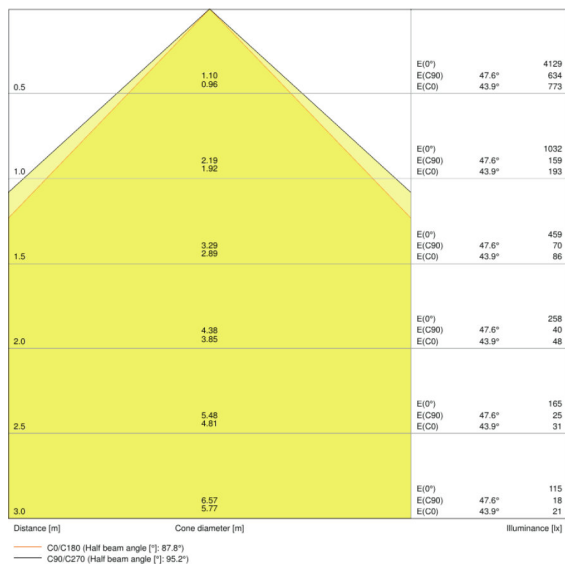

Light Distribution

LDC typ cone