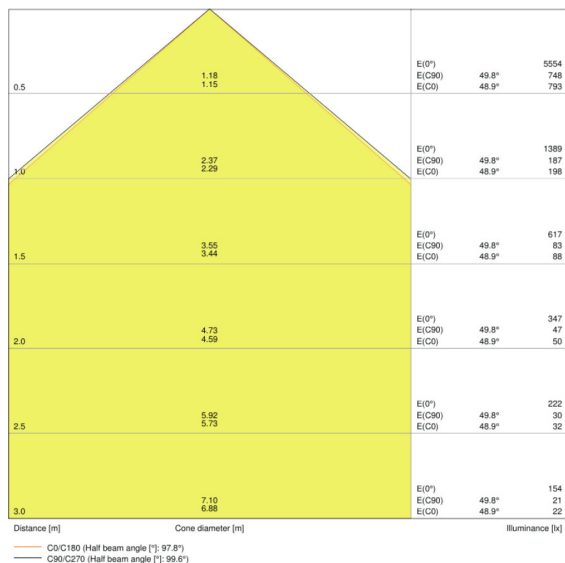

Light Distribution

LDC typ cone