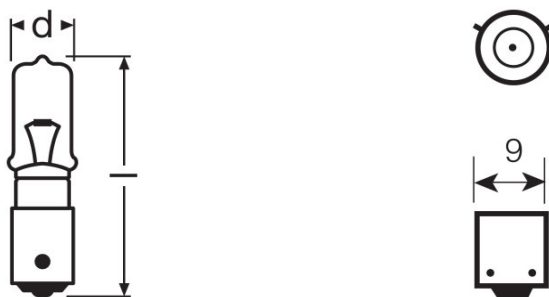

Electrical data

Power input	25 W
Nominal voltage	12.0 V
Nominal wattage	21.00 W
Power input tolerance	±5 %
Test voltage	13.5 V

Photometrical data

Luminous flux	600 lm
Luminous flux tolerance	±12 %

Dimensions & weight

Length	38.9 mm
Diameter	9 mm
Product weight	2.68 g

Lifespan

Lifespan B3	240 h
Lifespan Tc	480 h

Additional product data

Base (standard designation)	BAY9s
-----------------------------	-------

Certificates & standards