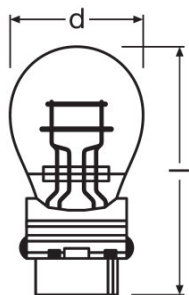

Dimensions & weight

Length	52.8 mm
Diameter	25.0 mm
Product weight	7.40 g

Lifespan

Lifespan B3	550 / 2300 h
Lifespan Tc	1315 / 5500 h ¹⁾

¹⁾ Filament 1 / Filament 2

Additional product data

Base (standard designation)	W2.5x16q
-----------------------------	----------