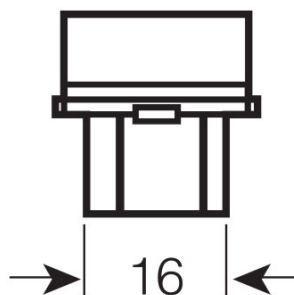

Electrical data

Power input	29.2 / 7.7 W
Nominal voltage	12.0 V
Nominal wattage	27/7 W
Power input tolerance	±10 / ±10 %
Test voltage	13.5 V

Photometrical data

Luminous flux	475/36 lm
Luminous flux tolerance	±15 / ±15 %

Dimensions & weight

Length	52.8 mm
Diameter	25.0 mm
Product weight	7.40 g

Lifespan

Lifespan B3	550 / 2300 h
Lifespan Tc	1315 / 5500 h ¹⁾

¹⁾ Filament 1 / Filament 2

Additional product data

Base (standard designation)	W2.5x16q
-----------------------------	----------

Product datasheet

Logistical Data

Product code	Product description	Packaging unit (Pieces/Unit)	Dimensions (length x width x height)	Volume	Gross weight
4008321090683	3157	Unpacked 1	25 mm x 10 mm x 25 mm	0.01 dm ³	7.00 g
4008321090690	3157	Folding carton box 10	50 mm x 142 mm x 58 mm	0.41 dm ³	97.00 g
4008321090706	3157	Shipping carton box 50	273 mm x 65 mm x 145 mm	2.57 dm ³	535.00 g
4052899183414	3157	Unpacked 1	- x - x -		7.40 g
4052899183421	3157	Folding carton box 10	- x - x -		
4052899183438	3157	Shipping carton box 50	273 mm x 145 mm x 65 mm	2.57 dm ³	524.00 g