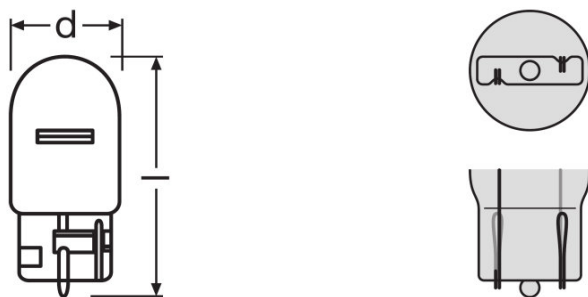

### Technical data

#### Dimensions & weight

Length	47.5 mm
Diameter	20.0 mm
Product weight	6.00 g