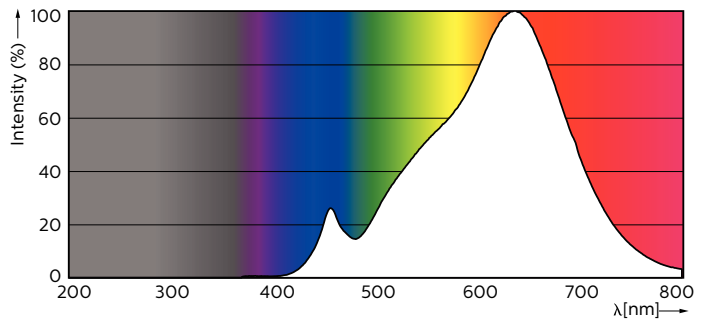

MASTER LEDspot ExpertColor MV 50W GU10 927 36D