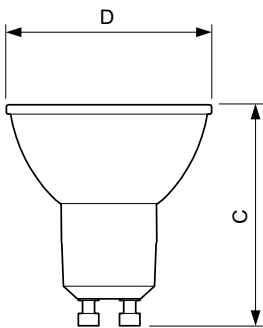

MASTER LEDspot ExpertColor MV

Temperature

T-Case Maximum (Nom)	80 °C

Controls and Dimming

Dimmable	Yes

Approval and Application

Suitable For Accent Lighting	Yes
Energy Efficiency Label (EEL)	A+
Energy Consumption kWh/1000 h	6 kWh

Product Data

Full product code	871869670767800
Order product name	MASTER LED ExpertColor 5.5-50W GU10 927 36D
EAN/UPC - Product	8718696707678
Order code	929001347302
Numerator - Quantity Per Pack	1
Numerator - Packs per outer box	10
Material Nr. (12NC)	929001347302
Net Weight (Piece)	0.038 kg

Dimensional drawing

GU10 230V5.5W-50W345lm40D 2700K GU10 Dim

Product	D	C
MASTER LED ExpertColor 5.5-50W GU10 927 36D	50 mm	54 mm

Photometric data