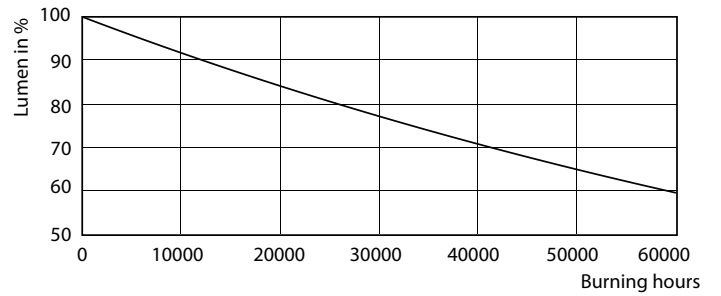

MASTER LEDspot ExpertColor MV 35W GU10 25D