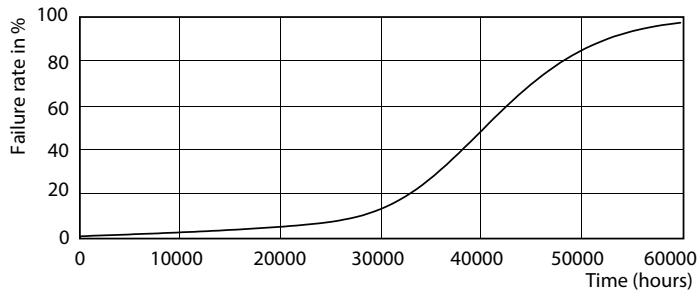

Lifetime

MASTER LEDspot ExpertColor MV 35W GU10 25D