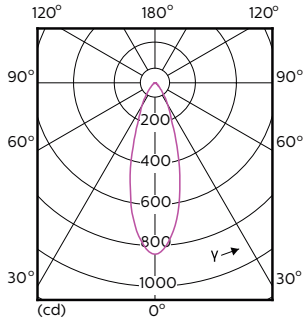

MASTER LEDspot ExpertColor MV

Photometric data

MASTER LEDspot ExpertColor MV 50W GU10 927 36D