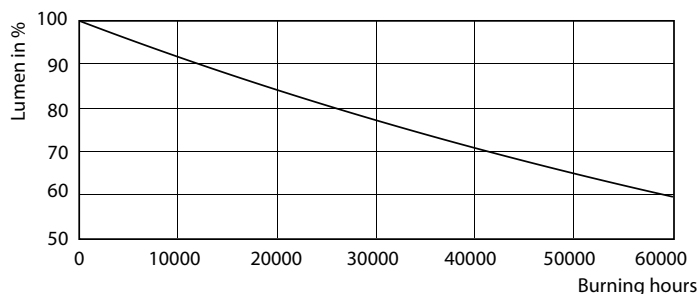

Product data

General Information		Color Consistency	
Cap-Base	GU10 [GU10]	Color Consistency	<3
Nominal Lifetime (Nom)	40000 h	Color Rendering Index (Nom)	97
Switching Cycle	50000X	LLMF At End Of Nominal Lifetime (Nom)	70 %
Technical Type	5.5-50W	Luminous Flux in 90° Cone (Rated)	400 lm
Light Technical		Operating and Electrical	
Color Code	940 [CCT of 4000K]	Input Frequency	50 to 60 Hz
Beam Angle (Nom)	36 °	Power (Rated) (Nom)	5.5 W
Luminous Flux (Nom)	400 lm	Lamp Current (Nom)	30 mA
Luminous Flux (Rated) (Nom)	400 lm	Wattage Equivalent	50 W
Luminous Intensity (Nom)	850 cd	Starting Time (Nom)	0.5 s
Color Designation	Cool White (CW)	Warm Up Time to 60% Light (Nom)	0.5 s
Rated Beam Angle	36 °	Power Factor (Nom)	0.8
Correlated Color Temperature (Nom)	4000 K	Voltage (Nom)	220-240 V
Luminous Efficacy (Rated) (Nom)	72.73 lm/W		

MASTER LEDspot ExpertColor MV

Photometric data

MASTER LEDspot ExpertColor MV 50W GU10 940 36D

Lifetime

MASTER LEDspot ExpertColor MV 35W GU10 25D

MASTER LEDspot ExpertColor MV 35W GU10 25D