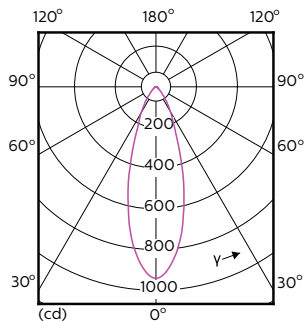

MASTER LEDspot ExpertColor MV

Photometric data

MASTER LEDspot ExpertColor MV 50W GU10 940 36D