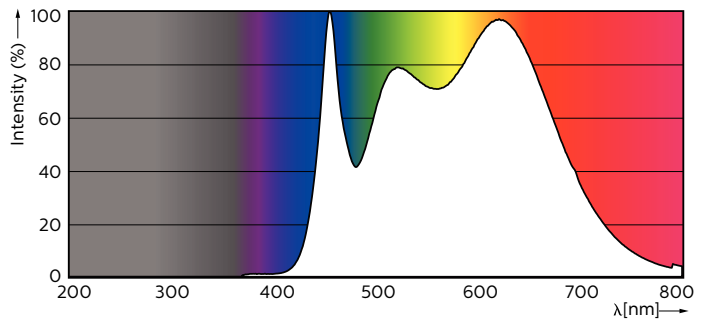

MASTER LEDspot ExpertColor MV 50W GU10 940 36D