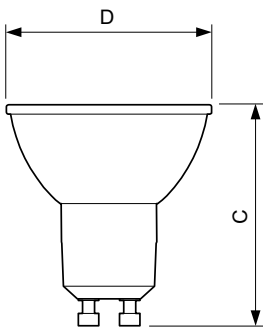

MASTER LEDspot ExpertColor MV

Temperature

T-Case Maximum (Nom)	80 °C

Controls and Dimming

Dimmable	Yes

Approval and Application

Suitable For Accent Lighting	Yes
Energy Efficiency Label (EEL)	A+
Energy Consumption kWh/1000 h	6 kWh

Product Data

Full product code	871869670771500
Order product name	MASTER LED ExpertColor 5.5-50W GU10 940 36D
EAN/UPC - Product	8718696707715
Order code	929001347502
Numerator - Quantity Per Pack	1
Numerator - Packs per outer box	10
Material Nr. (12NC)	929001347502
Net Weight (Piece)	0.038 kg

Dimensional drawing

GU10 230V5.5W-50W360lm40D 4000K GU10 Dim

Product	D	C
MASTER LED ExpertColor 5.5-50W GU10 940 36D	50 mm	54 mm

Photometric data