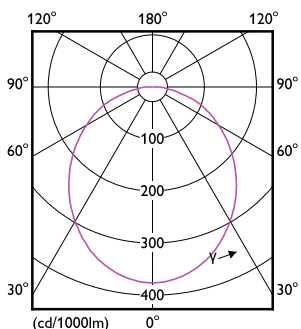

Fotometriai adatok

©2020 Philips Lighting B.V. Page 1/1

GU10 7.5-80W 650lm 120D 3000K GU10 D