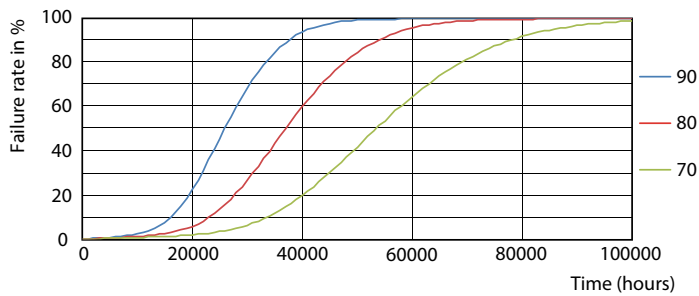

LEDtube MAS 1 26W 50K FailureRate-LED