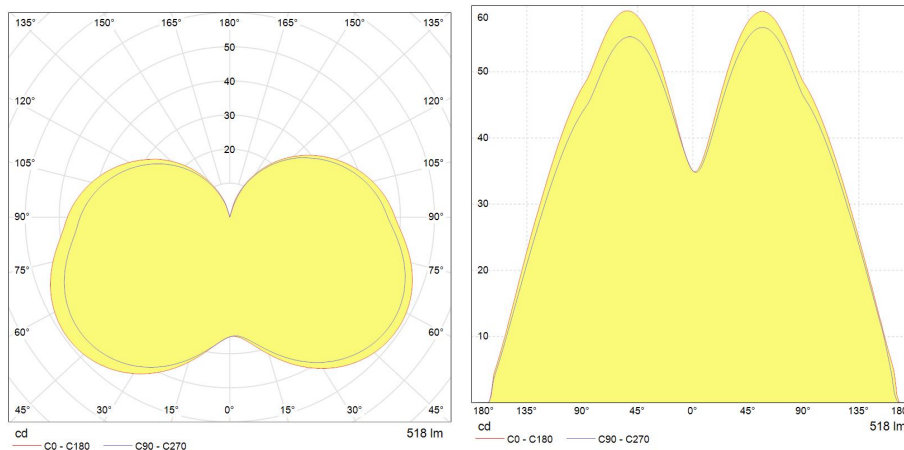

Logistic data

DUN Code	06489453999279
EAN Code	0064894539992
Pack Quantity	15
Outer case size	238x154x152mm
Product status	Available

Photometric Data

Downloads & Links

[Go to the catalog site (HTTP)](#)

[Product datasheet (PDF)](#)

[Photometry (IES)](#)

[User Manual for the Bright Stik™ products (PDF)](#)

[Images (HTTP)](#)

[Lighting design tools & calculators (HTTP)](#)

[Certificate for the Quality Management System of GE Lighting EMEA (PDF)](#)

[Certificate for the Environmental Management System of GE Lighting EMEA (PDF)](#)