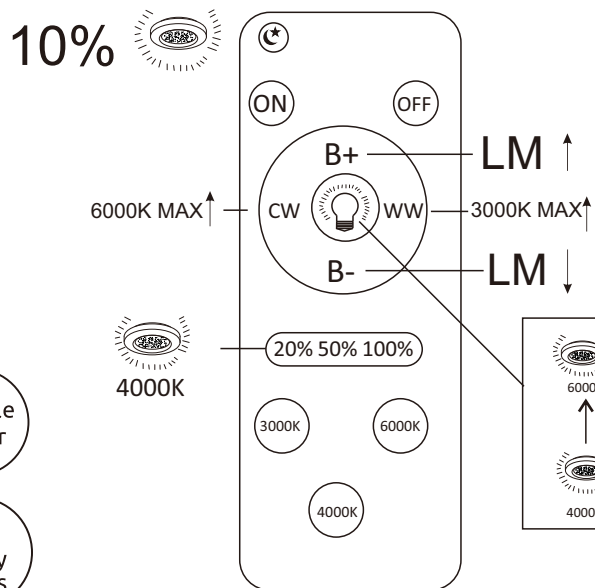

48916-40

- memory function
- 3 LIGHT STEPS (4000 K, 6000 K, 3000 K)
- 3 light steps
- 3000 K - 6000 K
- night light
- sparkle decor
- colour fixing
- 280lm - 2620lm output
- incl. (remote control)
- many light steps
- dimmable
- many steps