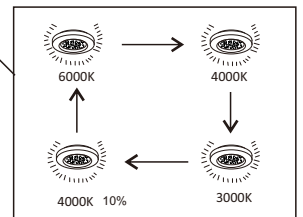

48916-40

- memory function
- 3 LIGHT STEPS (4000 K, 6000 K, 3000 K)
- 3 light steps
- 3000 K - 6000 K
- night light
- sparkle decor
- colour fixing
- 280lm - 2620lm output
- incl. (remote control)
- many light steps
- dimmable
- many steps