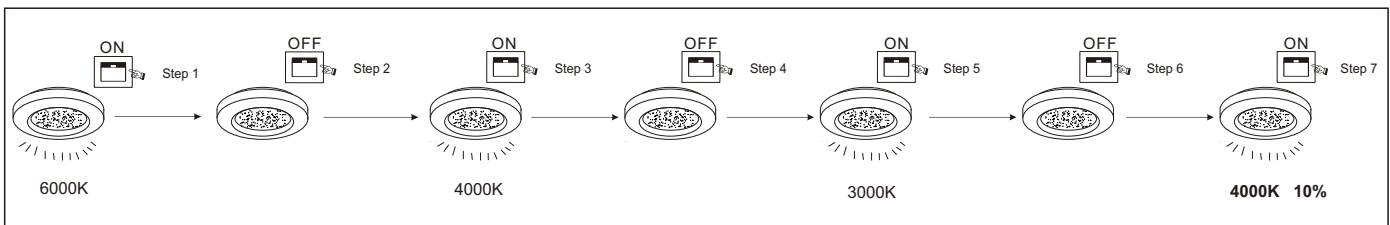

48916-40

- memory function
- 3 LIGHT STEPS (4000 K, 6000 K, 3000 K)
- 3 light steps
- 3000 K - 6000 K
- night light
- sparkle decor
- colour fixing
- 280lm - 2620lm output
- incl. (remote control)
- many light steps
- dimmable
- many steps