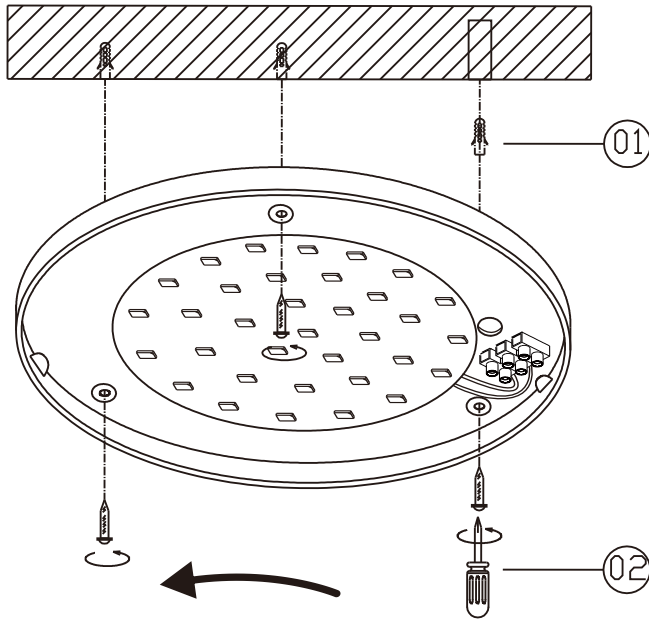

48916-40

- memory function
- 3 LIGHT STEPS (4000 K, 6000 K, 3000 K)
- 3 light steps
- 3000 K - 6000 K
- night light
- sparkle decor
- colour fixing
- 280lm - 2620lm output
- incl. (remote control)
- many light steps
- dimmable
- many steps