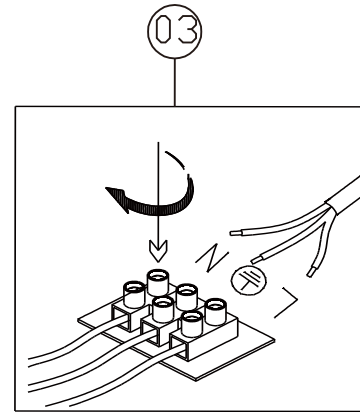

48916-40

- memory function
- 3 LIGHT STEPS (4000 K, 6000 K, 3000 K)
- 3 light steps
- 3000 K - 6000 K
- night light
- sparkle decor
- colour fixing
- 280lm - 2620lm output
- incl. (remote control)
- many light steps
- dimmable
- many steps