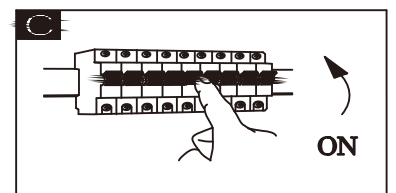

48916-40

- memory function
- 3 LIGHT STEPS (4000 K, 6000 K, 3000 K)
- 3 light steps
- 3000 K - 6000 K
- night light
- sparkle decor
- colour fixing
- 280lm - 2620lm output
- incl. (remote control)
- many light steps
- dimmable
- many steps