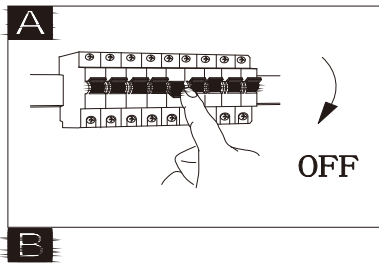

48916-40

- memory function
- 3 LIGHT STEPS (4000 K, 6000 K, 3000 K)
- 3 light steps
- 3000 K - 6000 K
- night light
- sparkle decor
- colour fixing
- 280lm - 2620lm output
- incl. (remote control)
- many light steps
- dimmable
- many steps