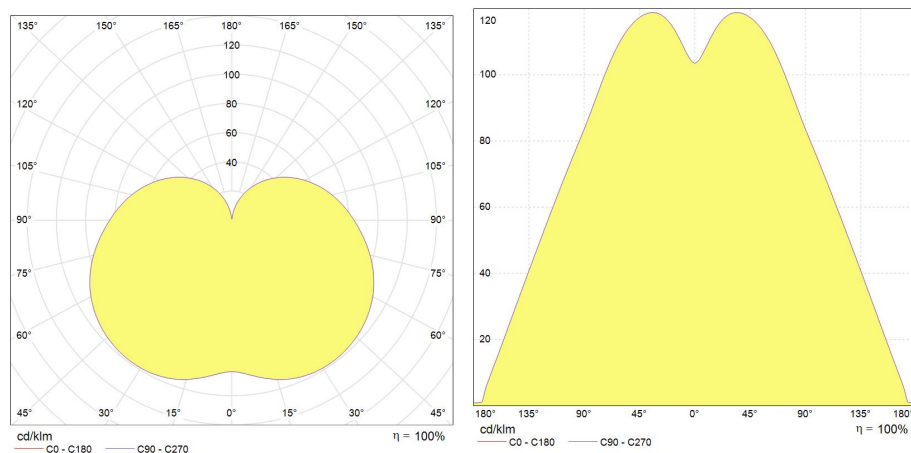

Electrical data

Operating Temperature (MIN) [°C]	-20°C
Operating Temperature (MAX) [°C]	+40°C
Starting time (sec)	<0,5 s
Power Factor	>0.5
Warm up time up to 60% of full light output	Instant on
Number of switching cycles	50k
Nominal lamp voltage range [V]	220-240V
Nominal power [W]	12

Logistic data

Shipment	Standard
DUN Code	15994100027338
EAN Code	5994100027331
Pack Quantity	15
Product status	Phased-out

Light distribution