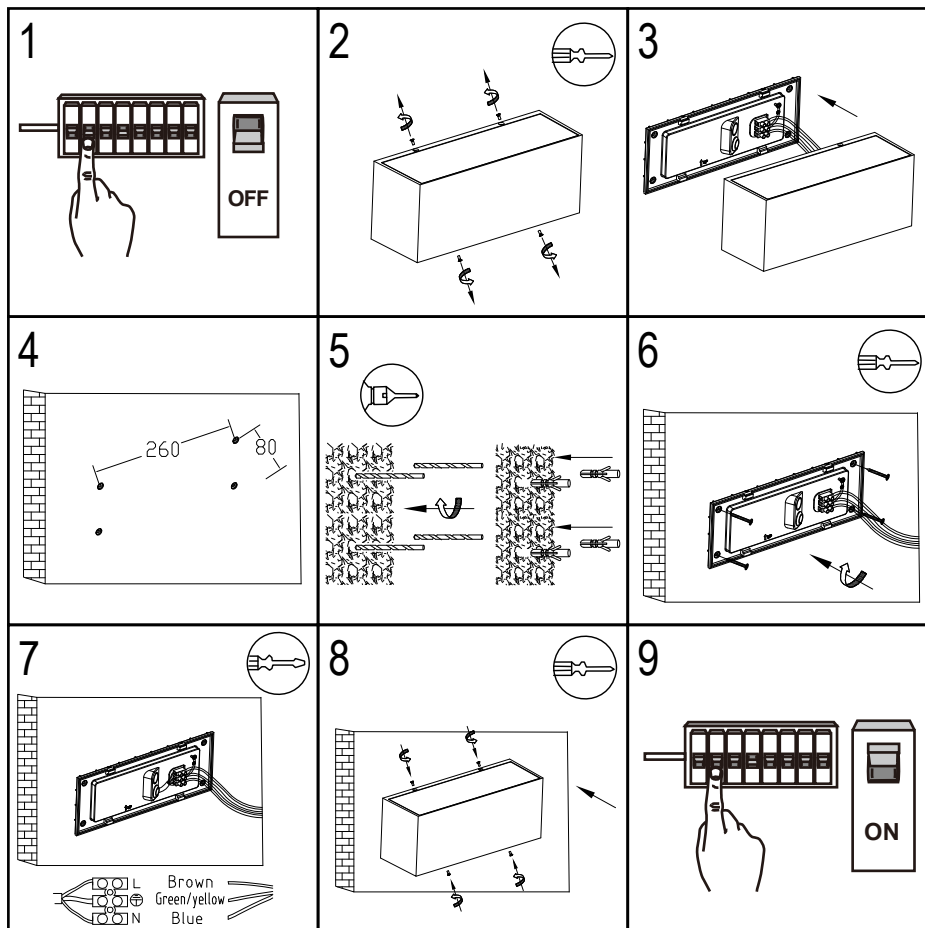

LUTEC

LUTEC Europe NV

Ruiterijschool 14
 B-2930 Brasschaat - Belgium
 +32 3 284 51 62
 info@lutec-europe.com
 www.lutec.com

www.lutec.com/services/global-network