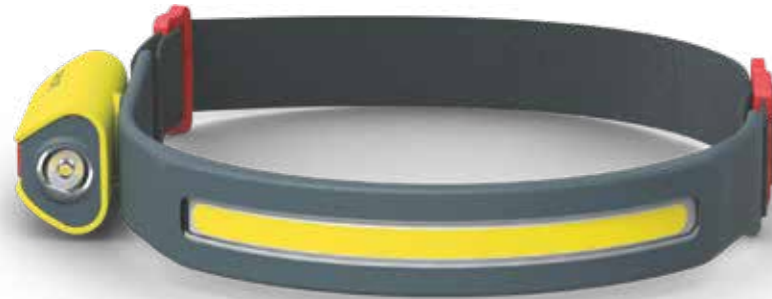

Philips Order Entry
X60BONNX1

Xperion 6000 Penlight

Compact LED worker's companion

Designed with a broad beam of 200 lumens, the compact, ergonomic Philips Xperion 6000 Penlight is ideal for all inspection work. Our Penlight is equipped with a 120-lm pointer to direct the light where needed.

Xperion 6000 Headlight

Dual-mode, motion-sensing LED light

The Philips Xperion 6000 Headlight projects a 300-lumen panoramic light beam in front of you. Its rotating 120-lumen spotlight allows you to see every detail. An additional motion-detection function makes it a versatile, hands-free tool.

3 year warranty*

Premium LED light with multiple outputs

220° panoramic LED light beam

Motion-detection mode for hands-free use

Anti-slip elastic headband. Comfortable and easy to adjust

Fully charged within 2.5 hours, via USB-C and battery life indicator

Xperion 6000 Under-Bonnet Light

Extendable, powerful LED light

The Philips Xperion 6000 Under-Bonnet LED Light offers a seamlessly dimmable beam of up to 1200 lumens, 360° rotatability, and a telescopic mount extending up to 2.08 meters on both sides. It is for working on cars, vans, and trucks.