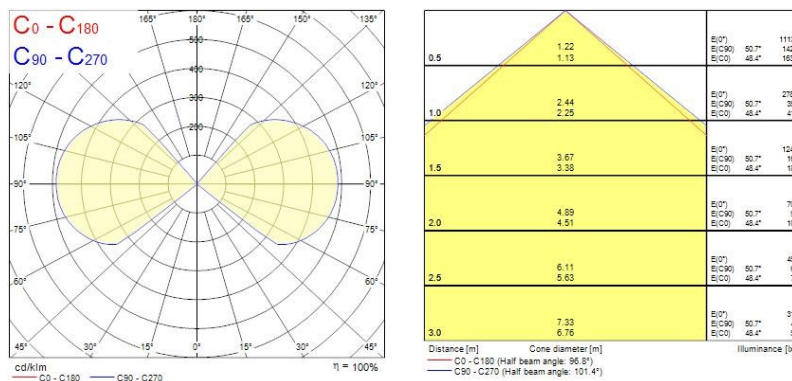

Start eco Surface Wall Adjustable Up & Down IP54

START eco Surface Wall Adjustable Up & Down IP54 2x150lm 830 BLK
0047910

Lifetime data

Lifespan L70 B50	30000

Physical data

Housing colour	RAL 9005 - Jet black
IP rating	IP54
IK rating	IK05
Diffuser finish	Transparent
Diffuser material	Glass
Nominal Product Length (mm)	108
Nominal Product Width (mm)	108
Nominal Product Height (mm)	109
Weight (kg)	0.797

Packaging

Single packaging type	Carton
Product EAN number	5410288479101
Packaging single length / height (cm)	14.6
Packaging single width (cm)	14.6
Packaging single depth (cm)	14.6
DUN14 (outer)	15410288479108
Units per outer package	8
Packaging outer length / height (cm)	60.6
Packaging outer width (cm)	32.0
Packaging outer depth (cm)	16.9

Safety data

Optimal operating condition (°C)	-20-45

PHOTOMETRY

TECHNICAL DRAWINGS