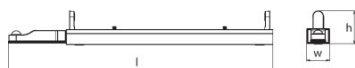

Dimensions & weight

Length	604.0 mm
Width	54.0 mm
Height	75.0 mm
Product weight	615.00 g

Colors & materials

Product color	White
Housing color	White
Body material	Steel ¹⁾

¹⁾ Sensor made of PC/PE (anti-UVC)